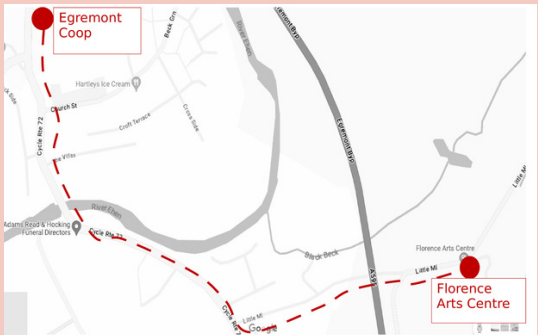

# Walk to Flo:

A pleasant 0.6 m walk from Egremont Coop, mostly flat on pavements but with a short section of uneven ground.

Supported using public funding by  
**ARTS COUNCIL ENGLAND**